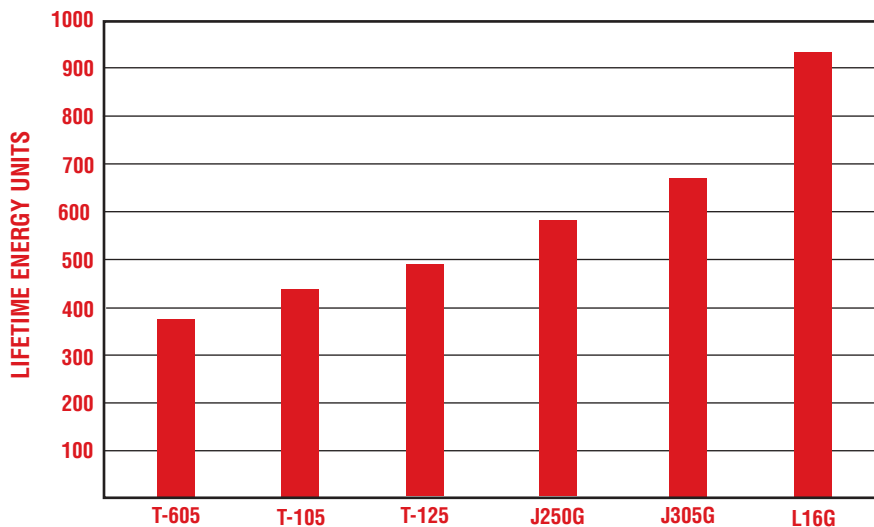

TROJAN BATTERIES ARE PERFORMANCE ENGINEERED
TO REDUCE DOWNTIME AND COSTLY MAINTENANCE CALLS.

DEEP CYCLE PRODUCTS SPECIFICATIONS

Type	LEUs	Reserve Capacity		Dimensions in inches (mm)			Weight lbs. (kgs)	Color Cover/Case
		Minutes@ 25 Amps	Minutes@ 75 AMPS	L	W	H		
DEEP CYCLE 6 VOLT BATTERIES								
J250G	578	475	130	11 5/8 (295)	7 (178)	11 7/8 (302)	67 (30)	MAR/MAR
J305G	686	620	170	11 5/8 (295)	7 (178)	14 3/8 (365)	90 (41)	MAR/MAR
L16G	933	750	185	11 5/8 (295)	7 (178)	17 (432)	106 (48)	MAR/MAR
DEEP CYCLE 12 VOLT BATTERIES								
J185G	727	300	85	15 (381)	7 (178)	14 5/8 (371)	105 (48)	MAR/MAR
ADDITIONAL DEEP CYCLE 6 VOLT BATTERIES								
T-605	383	383	105	10 3/8 (264)	7 1/8 (181)	11 3/16 (284)	58 (26)	MAR/MAR
T-105	438	447	115	10 3/8 (264)	7 1/8 (181)	11 3/16 (284)	62 (28)	MAR/MAR
T-125	492	488	132	10 3/8 (264)	7 1/8 (181)	11 3/16 (284)	66 (30)	MAR/MAR

NO MATTER WHAT YOUR OPERATING REQUIREMENTS,
AT TROJAN WE HAVE YOUR BATTERY.

LEU COMPARISON CHART

12380 Clark Street, Santa Fe Springs, CA 90670. Phone: 562-946-8381, 800-423-6569, Fax: 562-906-4033.

In Georgia: 770-981-8674, 800-246-2550, Fax: 770-981-7717. www.trojanbattery.com

Trojan manufactures specialty deep cycle batteries for a variety of applications, including aerial work platform, golf, marine, floor machine, RV, EV, medical/mobility and renewable energy. **Trojan-Your Lifetime Energy Source™**